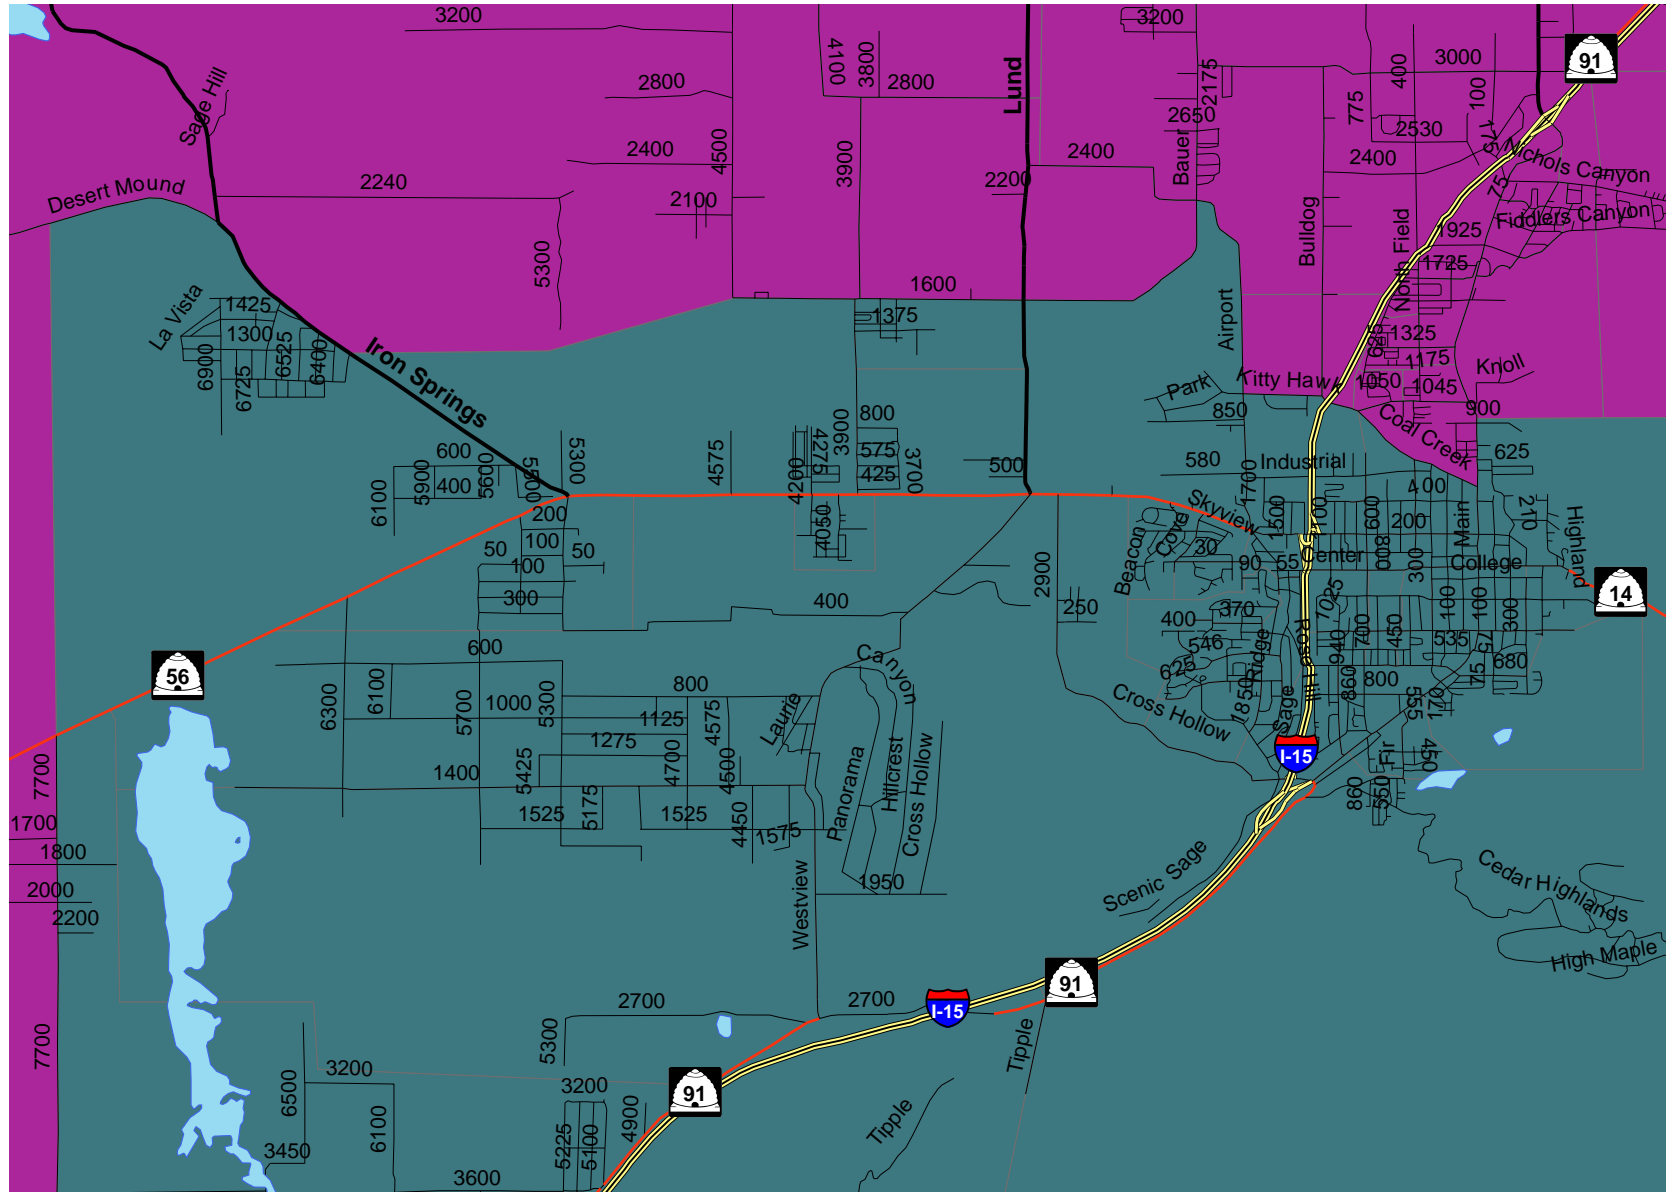

# Iron County School District

Secondary School Boundaries

## Secondary School Boundaries

- Cedar Middle/High
- Canyon View Middle/High
- Parowan High - Not Shown

West of 7700 W including Pinto, Newcastle, and Beryl will continue to be in Canyon View High School and Middle School Boundaries