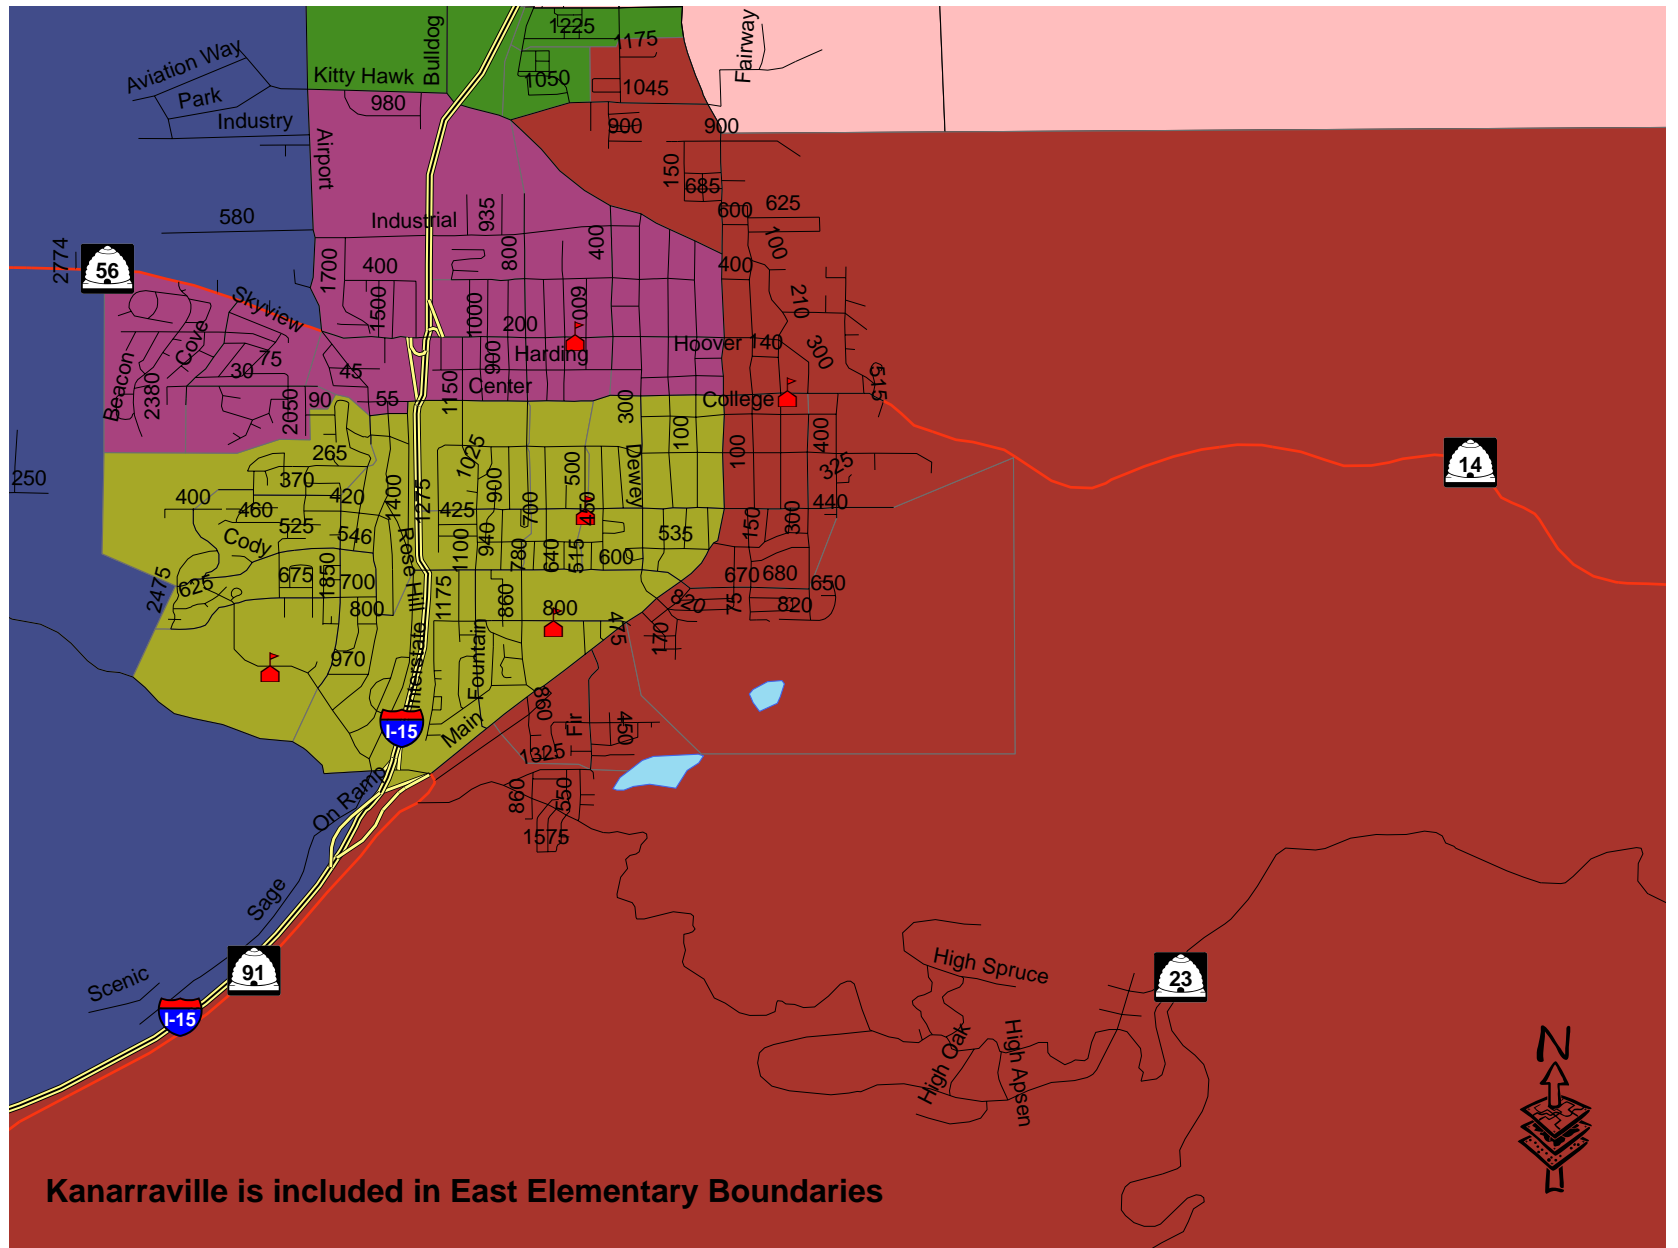

Iron County School District

East Elementary School Boundary

Elementary School Boundaries

- East Elementary
- South Elementary
- Fiddlers Canyon Elementary
- Three Peaks Elementary
- North Elementary
- Enoch Elementary
- Iron Springs Elementary
- Schools